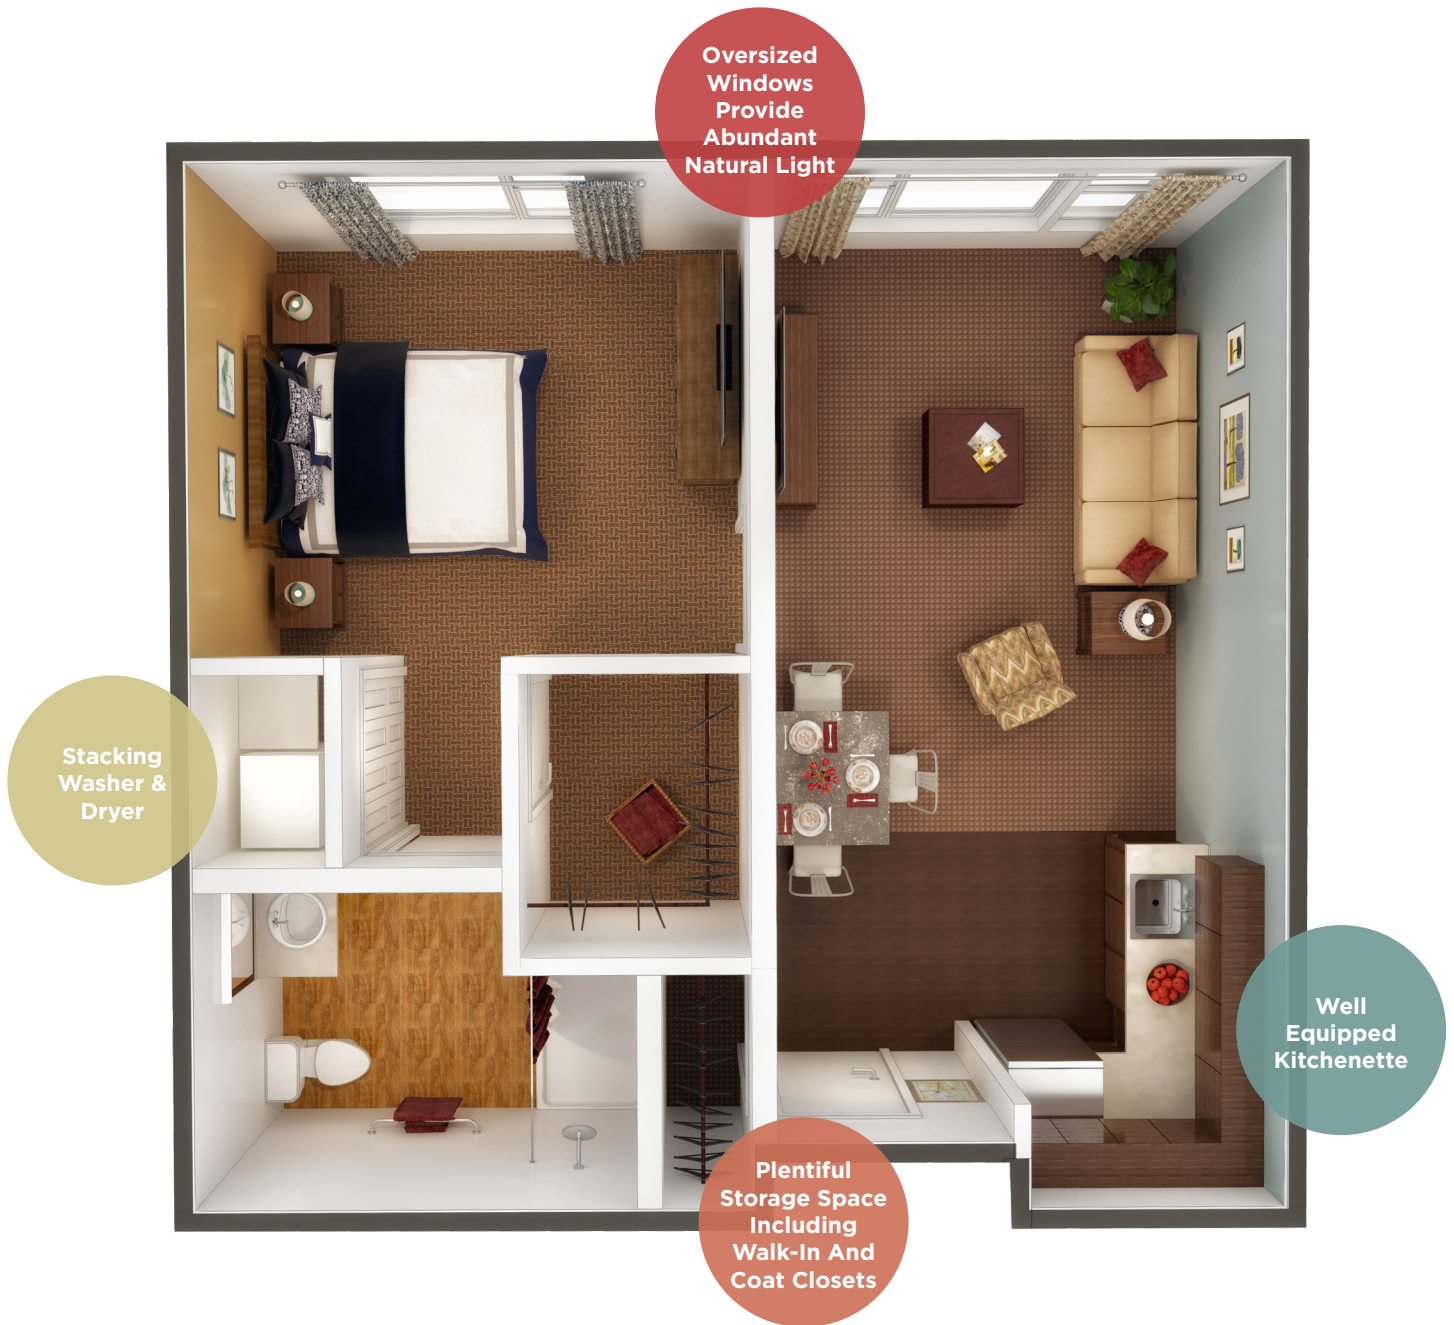

PRAIRIE CITY LANDING

A *tenfold* Senior Living Community

ONE BEDROOM STANDARD (AB2)

602 SQUARE FEET

LIVING/DINING AREA: 11'-5" X 15'-10"

BEDROOM: 12'-0" X 10'-8"

WALK-IN CLOSET: 5'-2" X 6'-5"

COAT CLOSET: 5'-3" LINEAR FT