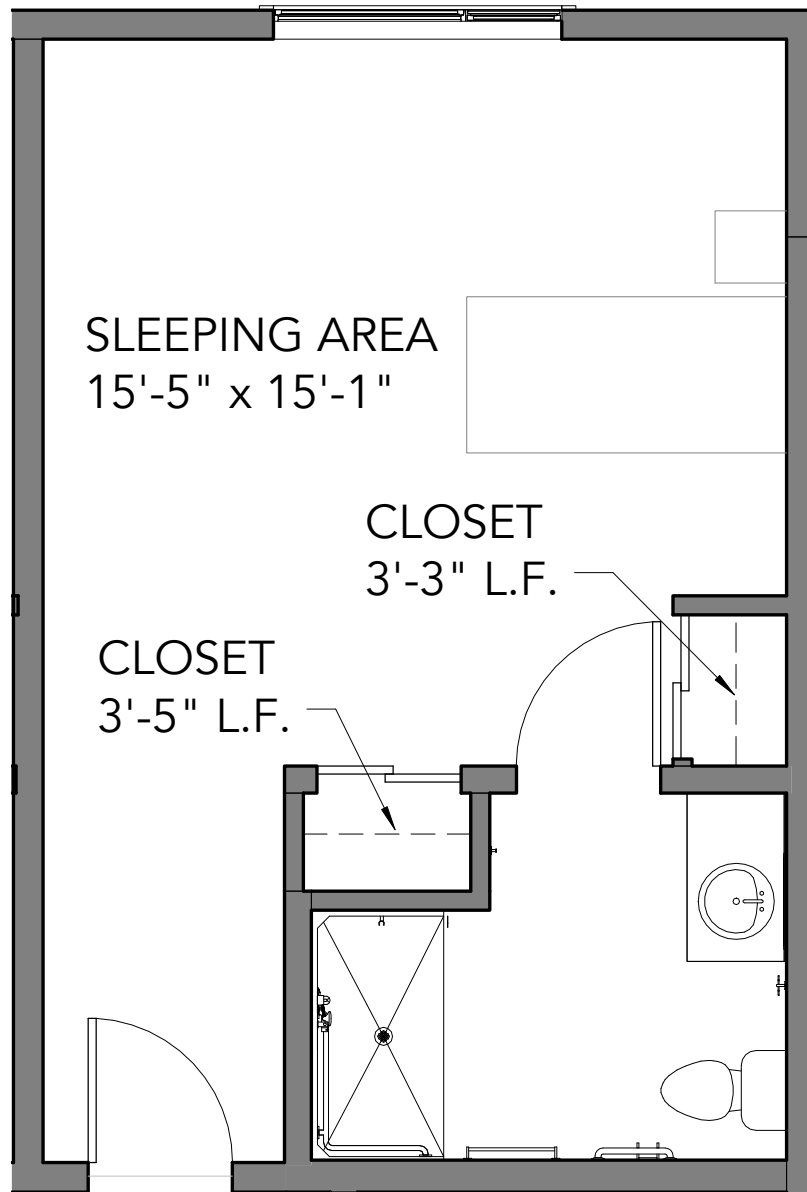

PRAIRIE CITY LANDING

A *tenfold* Senior Living Community

HARBOR MEMORY CARE

STANDARD PRIVATE ROOM (AZ1)

389 SQUARE FEET