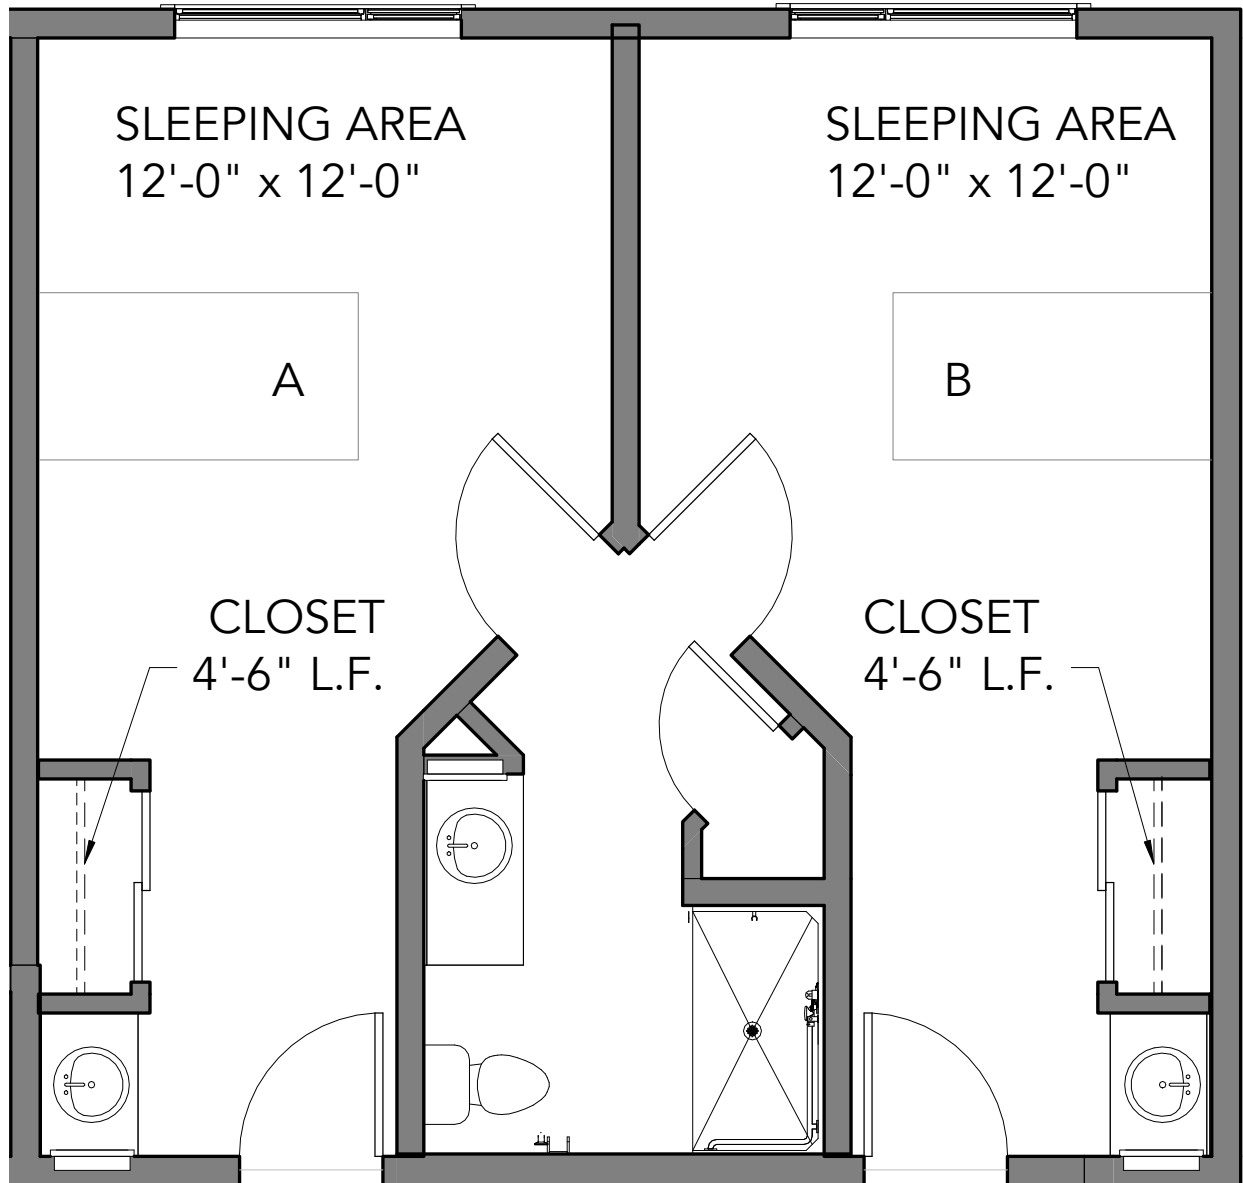

PRAIRIE CITY LANDING

A *tenfold* Senior Living Community

HARBOR MEMORY CARE

PRIVATE ROOM WITH SHARED BATH (AZ2)

304 SQUARE FEET EACH