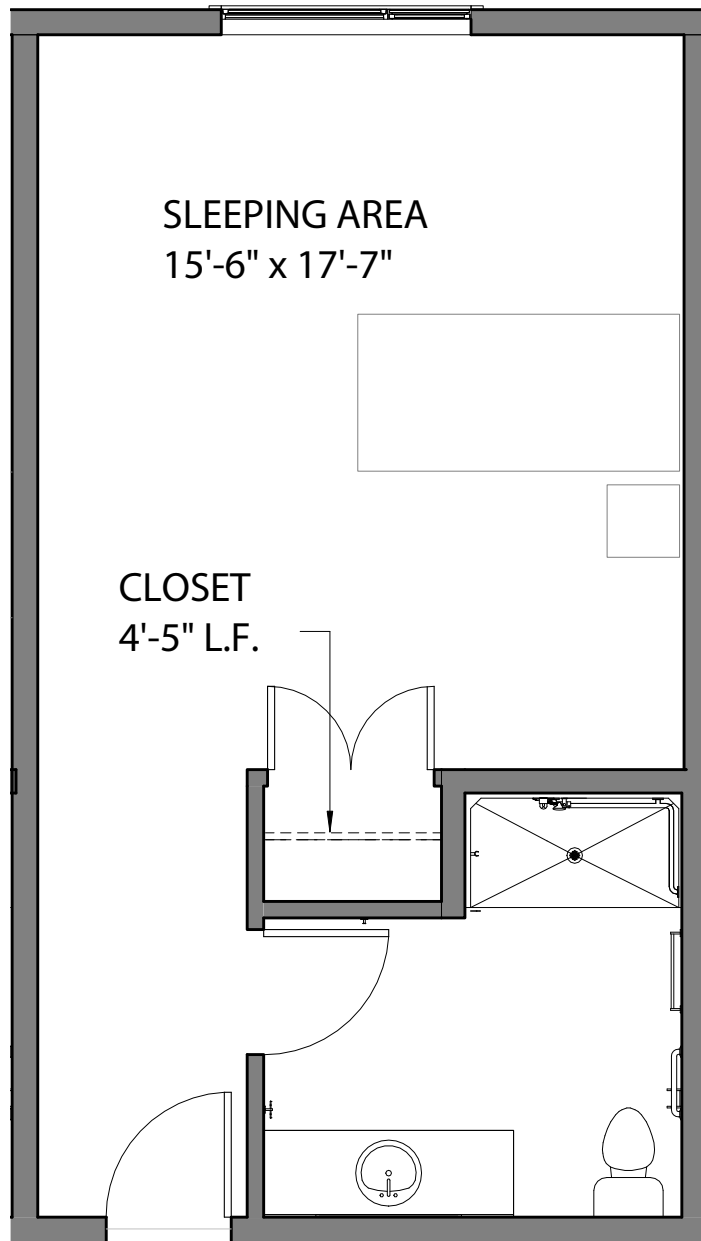

PRAIRIE CITY LANDING

A *tenfold* Senior Living Community

HARBOR MEMORY CARE

DELUXE PRIVATE ROOM (AZ3)

462 SQUARE FEET