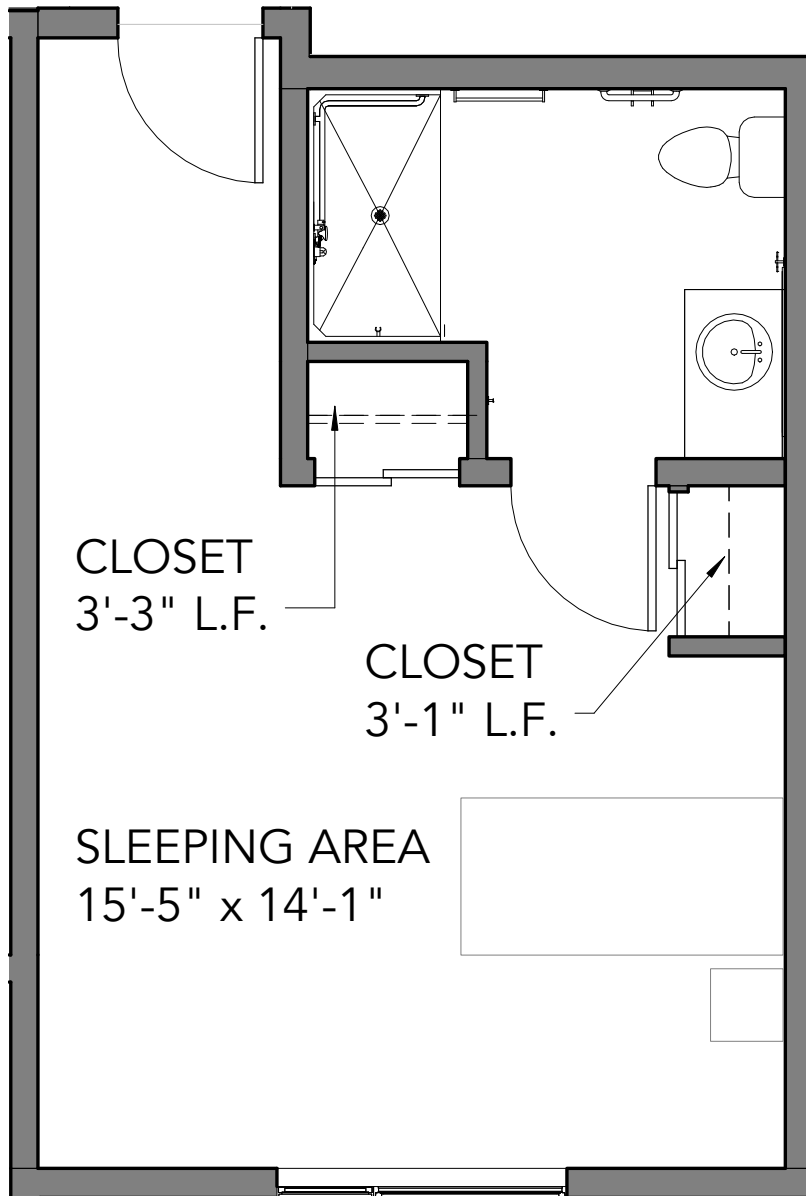

## STANDARD PRIVATE ROOM (AZ4)

378 SQUARE FEET