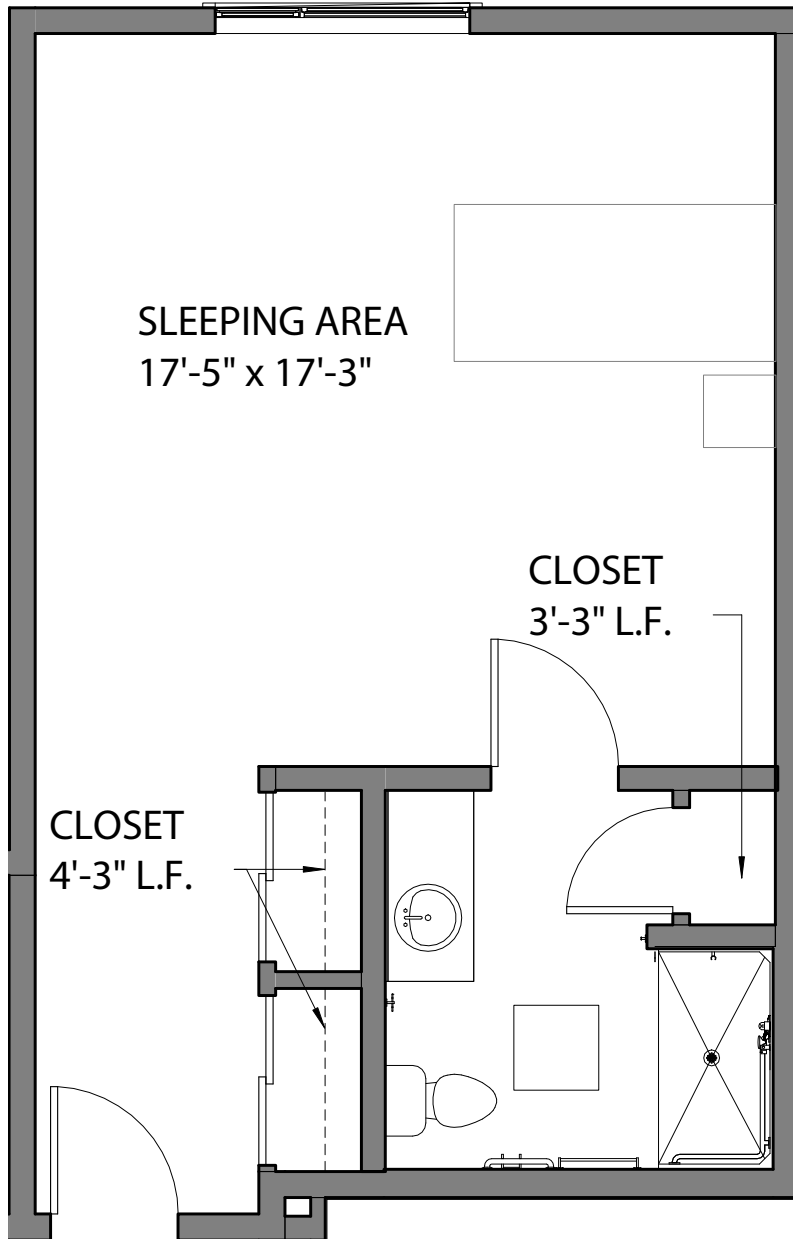

PRAIRIE CITY LANDING

A *tenfold* Senior Living Community

HARBOR MEMORY CARE

DELUXE PRIVATE ROOM (AZ5)

508 SQUARE FEET